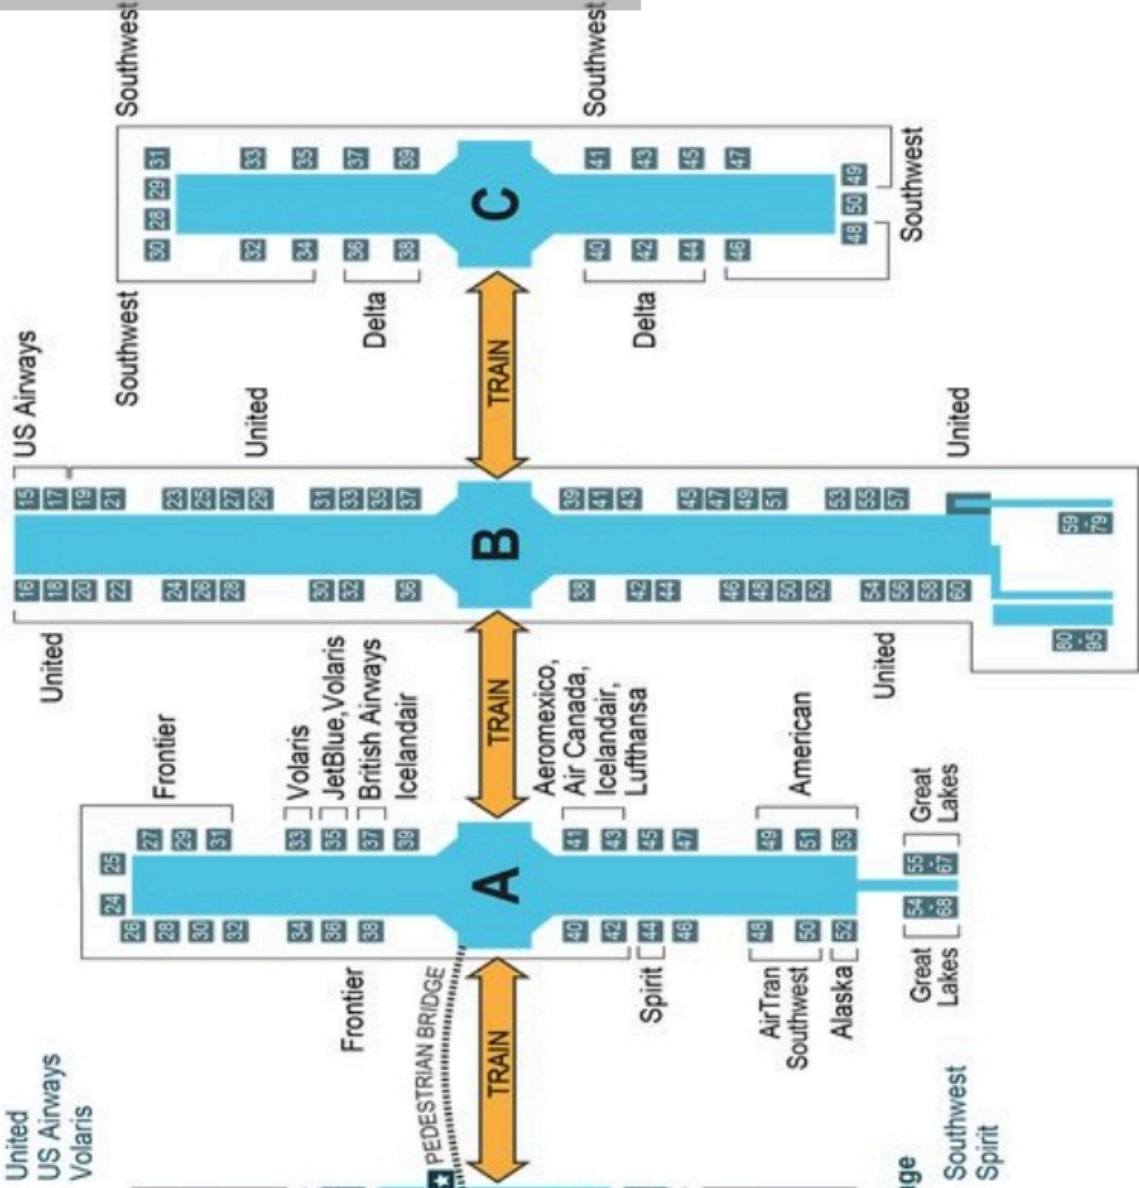

AIRPORT LAYOUT

For more information, please call (303) 342-2200

Terminal West Ticketing & Baggage

Aeromexico
 British Airways
 Air Canada
 American
 United
 US Airways
 Volaris

Jeppesen Terminal

Terminal East Ticketing & Baggage

AirTran
 Alaska
 Delta
 Frontier
 Great Lakes
 JetBlue
 Southwest
 Spirit

Screening Areas (Levels 5 & 6)

Transfer To Train (Level 5)

10-12 Baggage Claim (Level 5)

Ticket Counters (Level 6)

International US Customs Arrivals (Level 5)